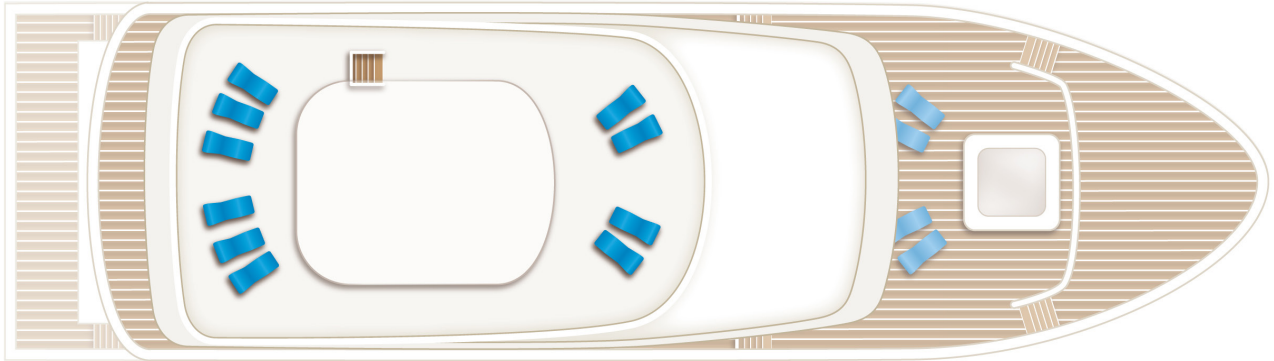

# MV Emperor Explorer

Sun Deck

Upper Deck

Main Deck

Cabin Deck (Lower Deck)